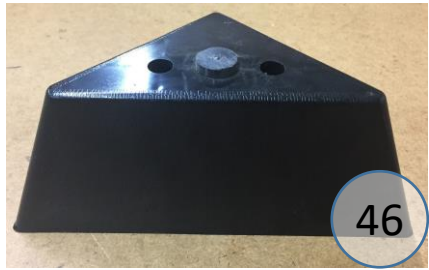

5050416

Call Out	Description
●	Blown Fiber
●	Cushion Chaise Pad - top Pad
●	Cushion Foam
●	KD Component
●	Cover

Signature
DESIGN
BY **ASHLEY**®

Signature
DESIGN
BY **ASHLEY**®

**505 SECTIONAL
DIMENSIONS
2 PIECE
CONFIGURATION**

**505 SECTIONAL
DIMENSIONS
2 PIECE
CONFIGURATION**