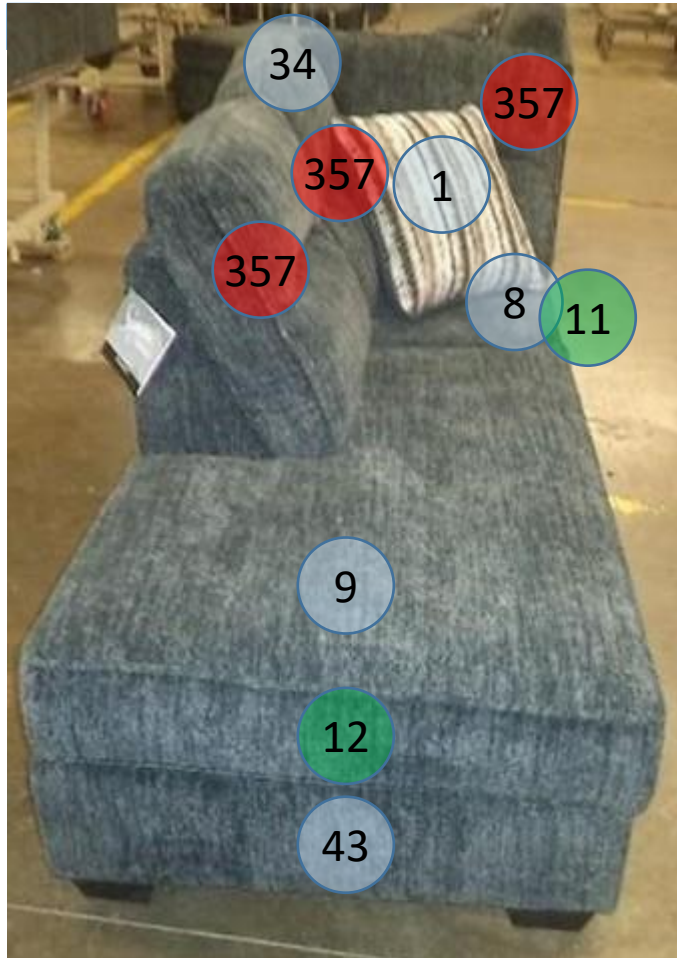

5050416

Call Out	Description
●	Blown Fiber
●	Cushion Chaise Pad - top Pad
●	Cushion Foam
●	KD Component
●	Cover

Signature
DESIGN
BY **ASHLEY**®

Signature
DESIGN
BY **ASHLEY**®

**505 SECTIONAL
DIMENSIONS
2 PIECE
CONFIGURATION**

**505 SECTIONAL
DIMENSIONS
2 PIECE
CONFIGURATION**