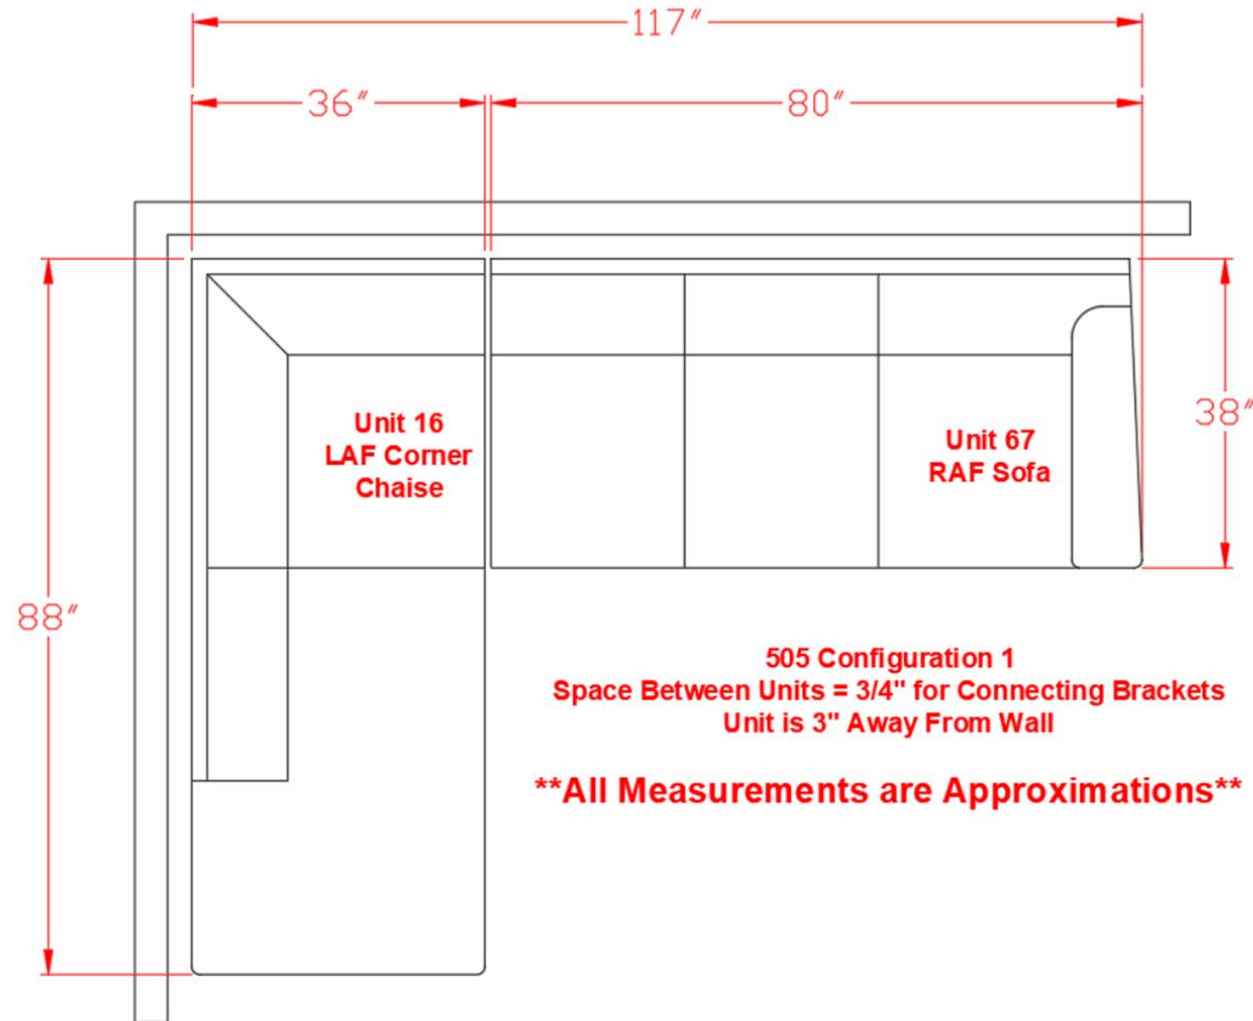

5050416

Call Out	Description
●	Blown Fiber
●	Cushion Chaise Pad - top Pad
●	Cushion Foam
●	KD Component
●	Cover

Signature
DESIGN
BY **ASHLEY**®

Signature
DESIGN
BY **ASHLEY**®

**505 SECTIONAL
DIMENSIONS
2 PIECE
CONFIGURATION**

**505 SECTIONAL
DIMENSIONS
2 PIECE
CONFIGURATION**